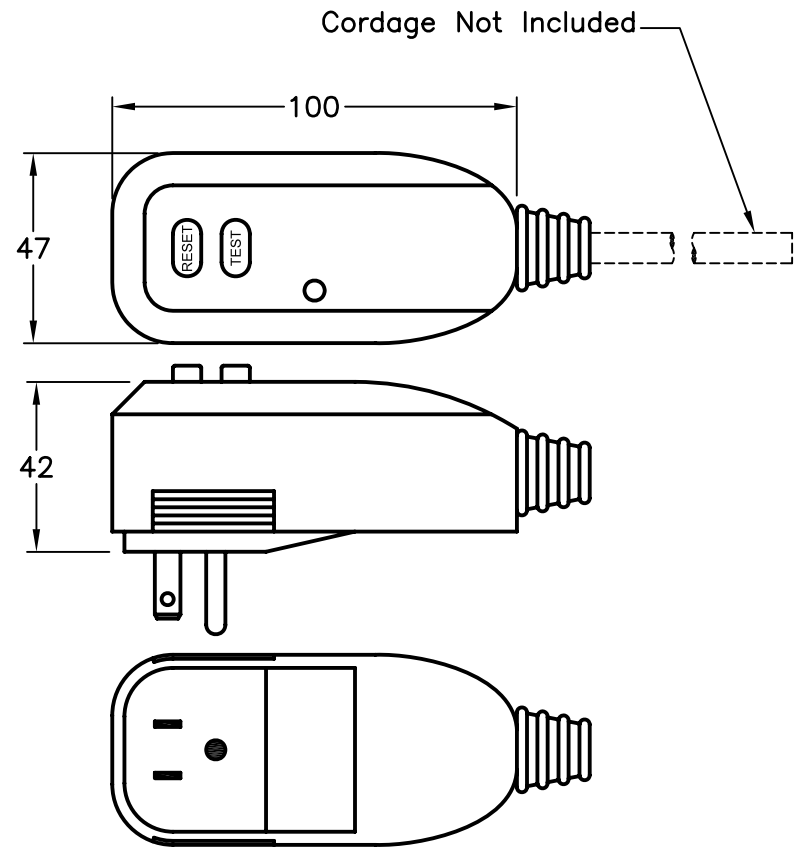

Description	User Attachable GFCI, Plug-Head Style
Plug Configuration	Nema 5-15p
Rated Current	13 amps
Rated Voltage	125 Volts
Frequency	50/60 Hz
Polarity	2 Pole 3 Wire
Tripping Current	4-6 mA
Maximum Tripping Time	25 ms
Ambient Temperature Range	-35C to 66C
Reset Type upon Power Loss	Automatic (also known as Passive or Latching)
Color	Black
Design	UL Standard 943 Class A with open neutral protection UL Recognized Rainproof Design
Cordage	Accepts 16/3 SJT(W)
Grommet	for 16/3 awg cordage
RoHS	RoHS compliant model is available
Function	Test and Reset Buttons not to be used as ON/OFF switch

ALL DIMENSIONS ARE IN MILLIMETERS

**WORLD CORD SETS, INC.**

TEL (860)763-2100  
FAX (860)763-1183

www.WorldCordSets.com  
sales@WorldCordSets.com

TITLE

**GFCI – USER ATTACHABLE, PLUG-HEAD STYLE**

THIS DOCUMENT AND THE INFORMATION CONTAINED HEREIN ARE THE PROPRIETARY CONFIDENTIAL PROPERTY OF WORLD CORD SETS.  
NO USE OR REPRODUCTION IN PART OR WHOLE MAY BE MADE WITHOUT WRITTEN PERMISSION FROM WORLD CORD SETS.