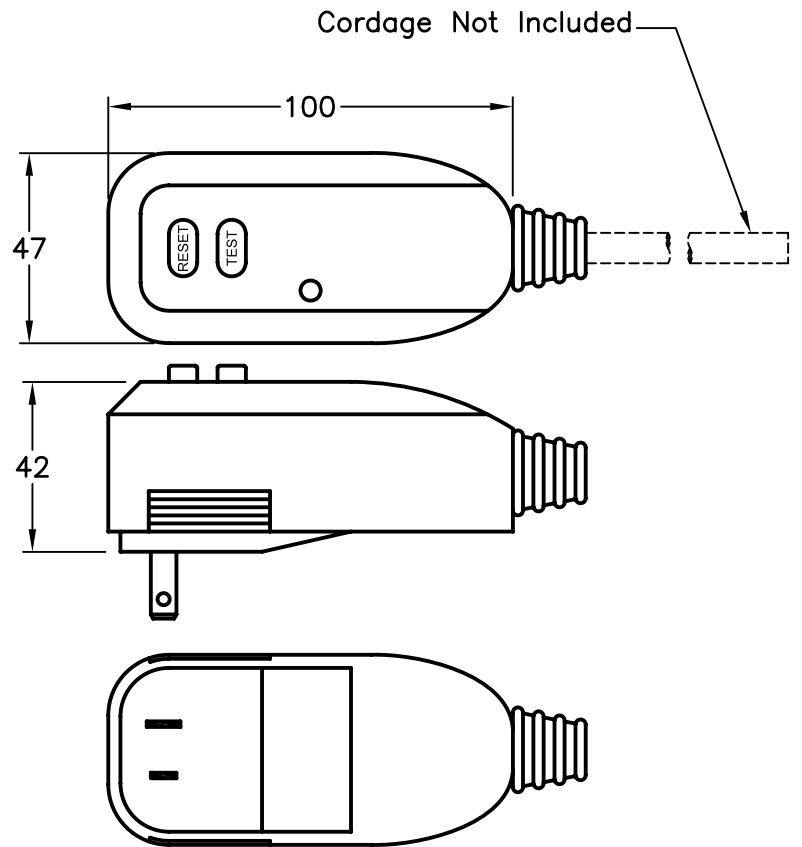

Description	User Attachable GFCI, Plug-Head Style
Plug Configuration	Nema 1-15p
Rated Current	13 amps
Rated Voltage	125 Volts
Frequency	50/60 Hz
Polarity	2 Pole 2 Wire
Tripping Current	4-6 mA
Maximum Tripping Time	25 ms
Ambient Temperature Range	-35C to 66C
Reset Type upon Power Loss	Automatic (also known as Passive or Latching)
Color	Black
Design	UL Standard 943 Class A with open neutral protection UL Recognized Rainproof Design
Cordage	Accepts 16/2 SJT(W)
Grommet	for 16/2 awg cordage
RoHS	RoHS compliant model is available
Function	Test and Reset Buttons not to be used as ON/OFF switch

ALL DIMENSIONS ARE IN MILLIMETERS

**WORLD CORD SETS, INC.**

TEL (860)763-2100  
FAX (860)763-1183

www.WorldCordSets.com  
sales@WorldCordSets.com

TITLE

**GFCI – USER ATTACHABLE, PLUG–HEAD STYLE**

THIS DOCUMENT AND THE INFORMATION CONTAINED HEREIN ARE THE PROPRIETARY CONFIDENTIAL PROPERTY OF WORLD CORD SETS.  
NO USE OR REPRODUCTION IN PART OR WHOLE MAY BE MADE WITHOUT WRITTEN PERMISSION FROM WORLD CORD SETS.

SCALE  
NONE

DATE  
12-3-2007

PART NO.  
**PH-A-13125-2W**

REV  
-