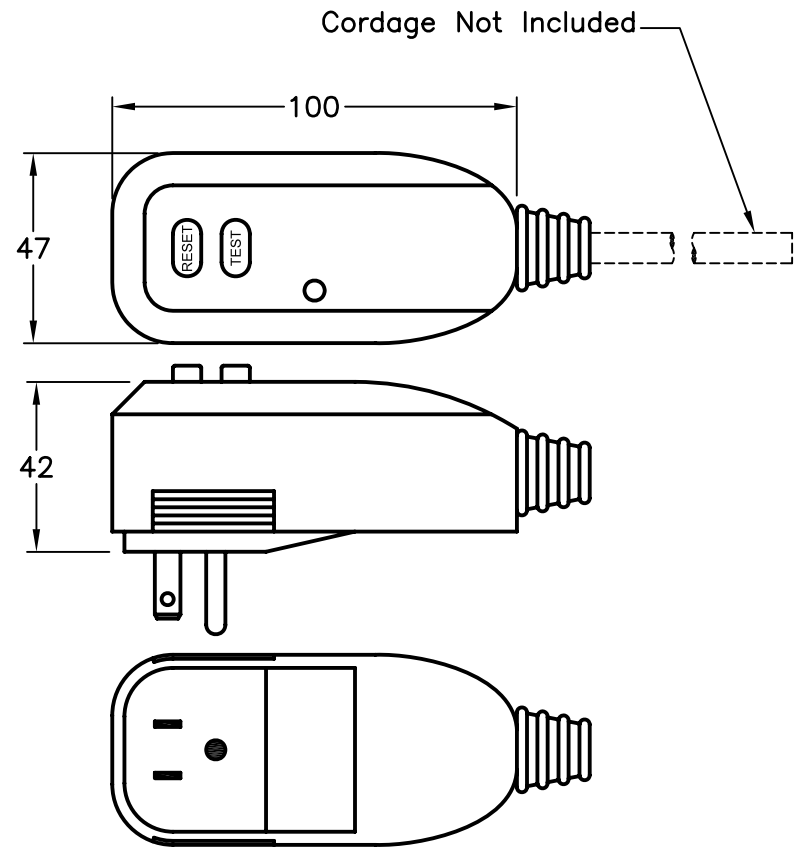

Description	User Attachable GFCI, Plug-Head Style
Plug Configuration	Nema 5-15p
Rated Current	8 amps
Rated Voltage	125 Volts
Frequency	50/60 Hz
Polarity	2 Pole 3 Wire
Tripping Current	4-6 mA
Maximum Tripping Time	25 ms
Ambient Temperature Range	-35C to 66C
Reset Type upon Power Loss	Automatic (also known as Passive or Latching)
Color	Black
Design	UL Standard 943 Class A with open neutral protection UL Recognized Rainproof Design
Cordage	Accepts 18/3 SJT(W)
Grommet	for 18/3 awg cordage
RoHS	RoHS compliant model is available
Function	Test and Reset Buttons not to be used as ON/OFF switch

ALL DIMENSIONS ARE IN MILLIMETERS

WORLD CORD SETS, INC.

TEL (860)763-2100
FAX (860)763-1183

www.WorldCordSets.com
sales@WorldCordSets.com

TITLE

GFCI – USER ATTACHABLE, PLUG-HEAD STYLE

THIS DOCUMENT AND THE INFORMATION CONTAINED HEREIN ARE THE PROPRIETARY CONFIDENTIAL PROPERTY OF WORLD CORD SETS.
NO USE OR REPRODUCTION IN PART OR WHOLE MAY BE MADE WITHOUT WRITTEN PERMISSION FROM WORLD CORD SETS.